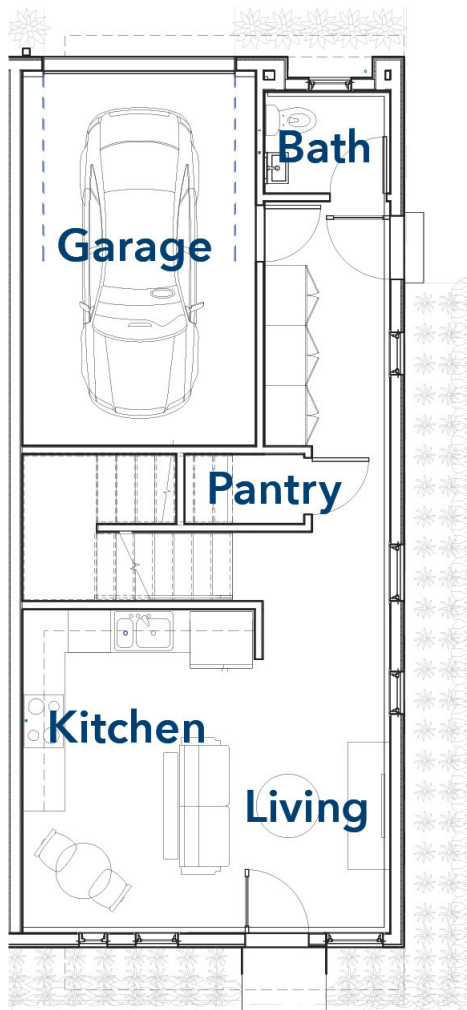

GLADHOUSE

FLOOR 1

FLOOR 2

2 bedroom 2.5 bathroom
1,261 living square feet
195 square-foot garage
1-car attached garage + 1 reserved stall

#110