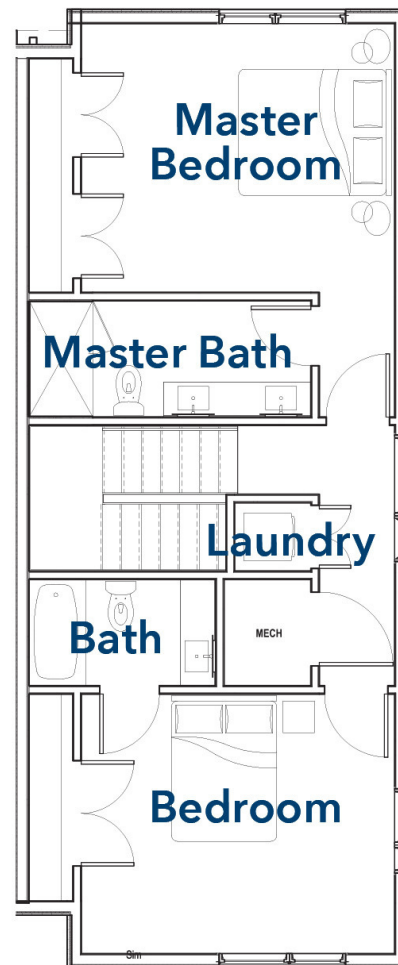

GLADHOUSE

FLOOR 1

FLOOR 2

2 bedroom 2.5 bathroom
1,211 living square feet
195 square-foot garage
1-car attached garage + 1 reserved stall

#107