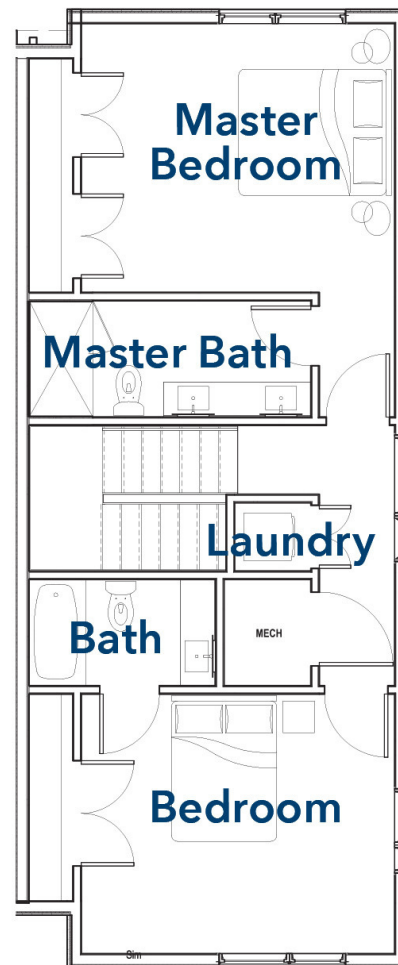

GLADHOUSE

FLOOR 1

FLOOR 2

2 bedroom 2.5 bathroom
1,211 living square feet
195 square-foot garage
1-car attached garage + 1 reserved stall

#102